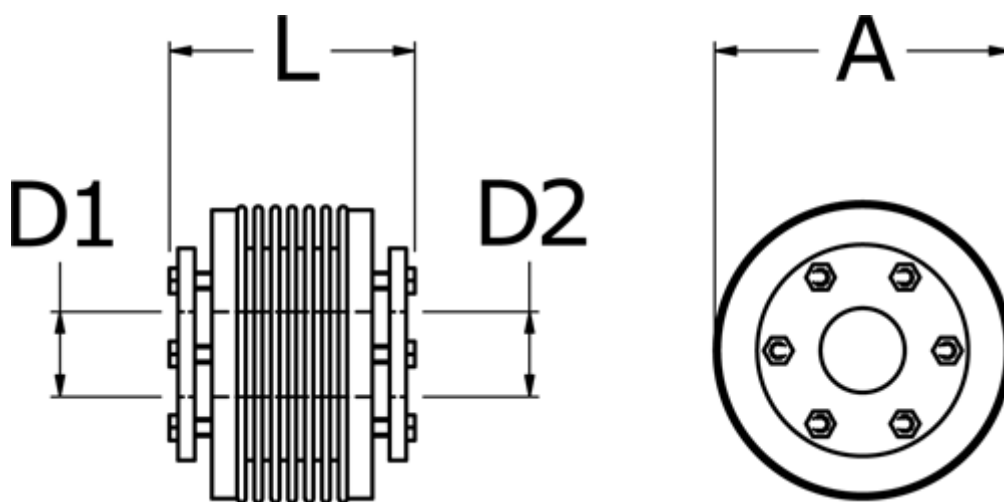

Data Sheet

Article number: 3330502000783540

Description: Bellow coupling type 5 size200
Length 78 mm, bore 35/40 mm

Measures

A	= 90
D1	= 35
D2	= 40
L	= 78
Nom. torque NM (Tkn)	= 200